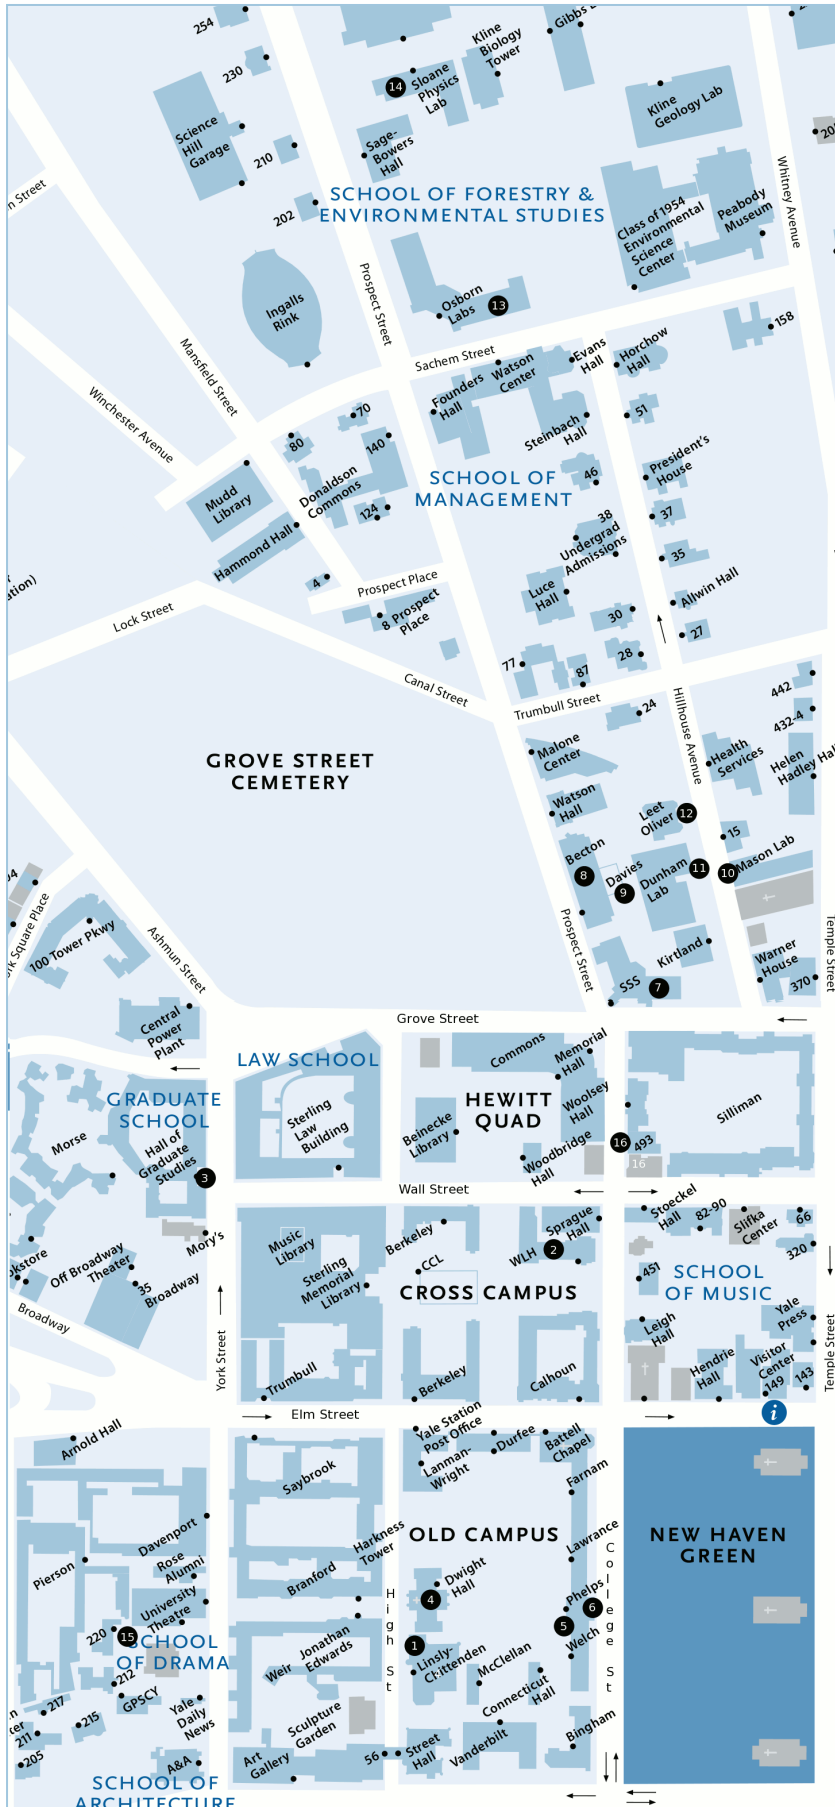

Where Do I Go?

Navigating the Yale Invitational

YALE LOCATIONS AND ABBREVIATIONS

Linsly-Chittenden Hall (LC)

William L. Harkness Hall (WLH)

Hall of Graduate Studies (HGS)

Sheffield-Sterling-Strathcona Hall (SSS)

Saturday: Rounds Begin: 9:00 AM
Site: New Haven Academy
444-448 Orange Street
New Haven, CT 06511

You may either go directly to NHA, or meet in front of LC Hall (on Old Campus side) at 8:30 AM for policy tub van transport and guided walkover.

Sunday: Rounds Begin: 8:30 AM
Site: Yale WLH Hall

PARLIAMENTARY DEBATE

Saturday: Rounds Begin: 9:00 AM
Site: Wilbur Cross HS
(address and shuttle info in LD section above)

Sunday: Quarterfinals Begin: 9:00 AM
Site: Yale WLH Hall

PHONE NUMBER TO CONTACT TAB: 203-915-9674

YALE INVITATIONAL 2011: CAMPUS MAP

Buildings

- (1) Linsly-Chittenden Hall (LC)
63 High Street
- (2) Harkness Hall (WLH)
100 Wall Street
- (3) Hall of Graduate Studies (HGS)
320 York Street
- (4) Dwight Hall
67 High Street
- (5) Phelps Hall (PH)
334 College Street
- (6) Phelps Gate
334 College Street
- (7) SSS Hall (Room 114)
1 Prospect Street
- (8) Becton Center (BCT)
67 Prospect Street
- (9) Davies Auditorium (inside BCT)
67 Prospect Street
- (10) Mason Laboratory (ML)
9 Hillhouse Avenue
- (11) Dunham Laboratory (DL)
10 Hillhouse Avenue
- (12) Leet-Oliver Memorial (LOM)
12 Hillhouse Avenue
- (13) Osborne Memorial Labs (OML)
165 Prospect Street
- (14) Sloane Physics Labs (SPL)
217 Prospect Street
- (15) 220 York Street (220 YK)
- (16) 493 College Street (493 College)