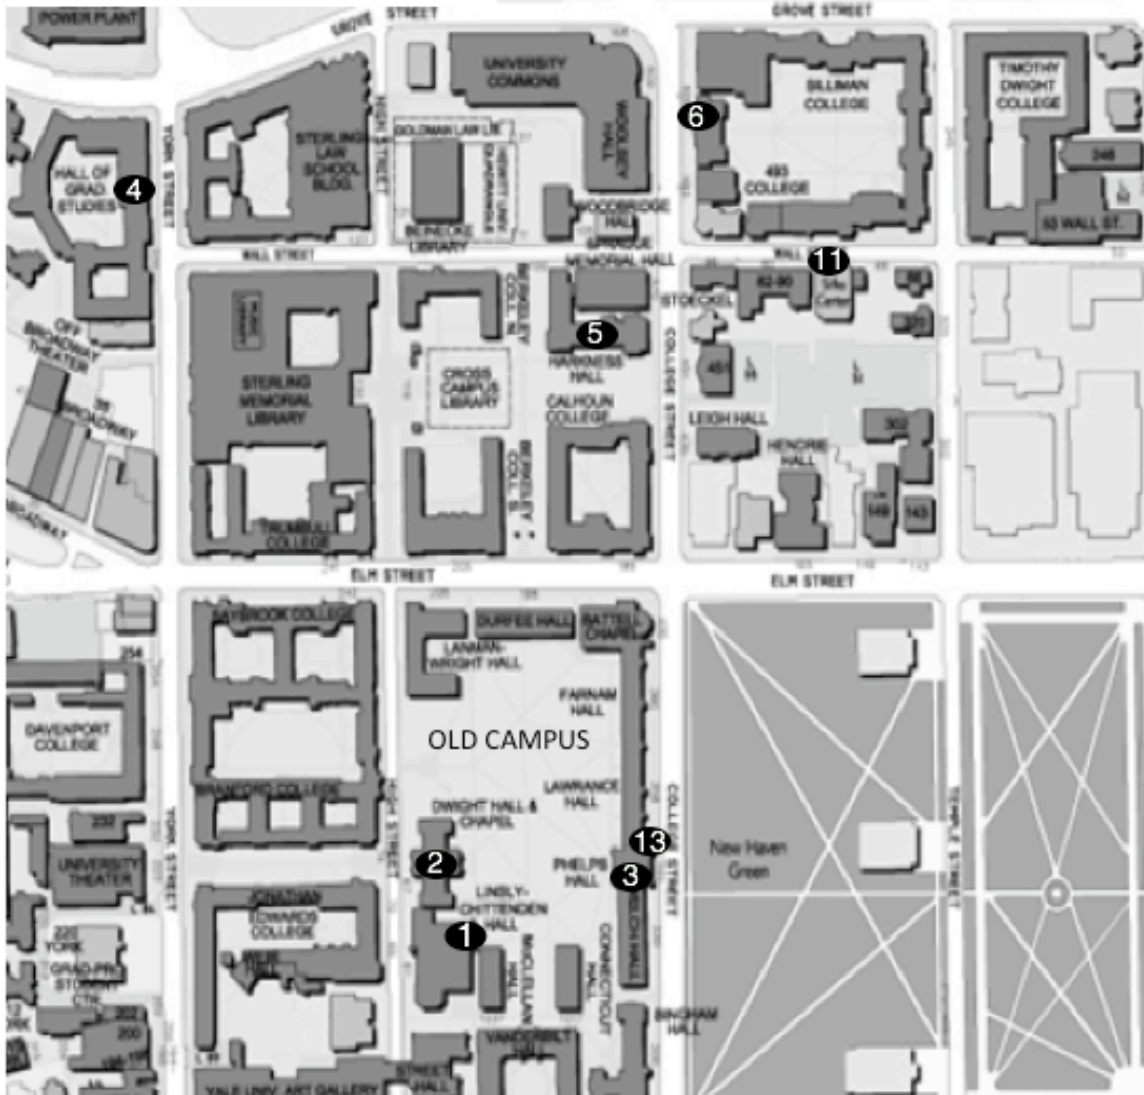

Key:

- (1) **LC**- Lindsey Chittenden Hall, 63 High Street
- (2) **DT**- Dwight Hall
- (3) **PH**- Phelps Hall, 344 College Street
- (4) **HGS**- Hall of Graduate Studies, 320 York Street
- (5) **WLH**- William L. Harkness Hall, 100 Wall Street
- (6) **CO493**- 493 College Street
- (7) **BCT**- Becton Center, 15 Prospect St
- (8) **DAVIES**- Davies Aud, Becton Ctr, 15 Prospect Street
- (9) **ML**- Mason Laboratory, 9 Hillhouse Avenue
- (10) **DL**- Dunham Laboratory, 10 Hillhouse Avenue
- (11) **SLIFKA**- Slifka Center, 80 Wall Street
- (12) **SSS**- Sheffield Sterling Strathcona, 1 Prospect Street
- (13) **PHELPS GATE**- 344 College St

Stiles Seminar Room, SY Ath Room, SY/BR Room
 BK Seminar Room, Trumbull, Pierson,

⇒ ***GO TO TAB***

OLD CAMPUS

- (1) Lindsey Chittenden Hall
- (2) Dwight Hall
- (3) Phelps Hall