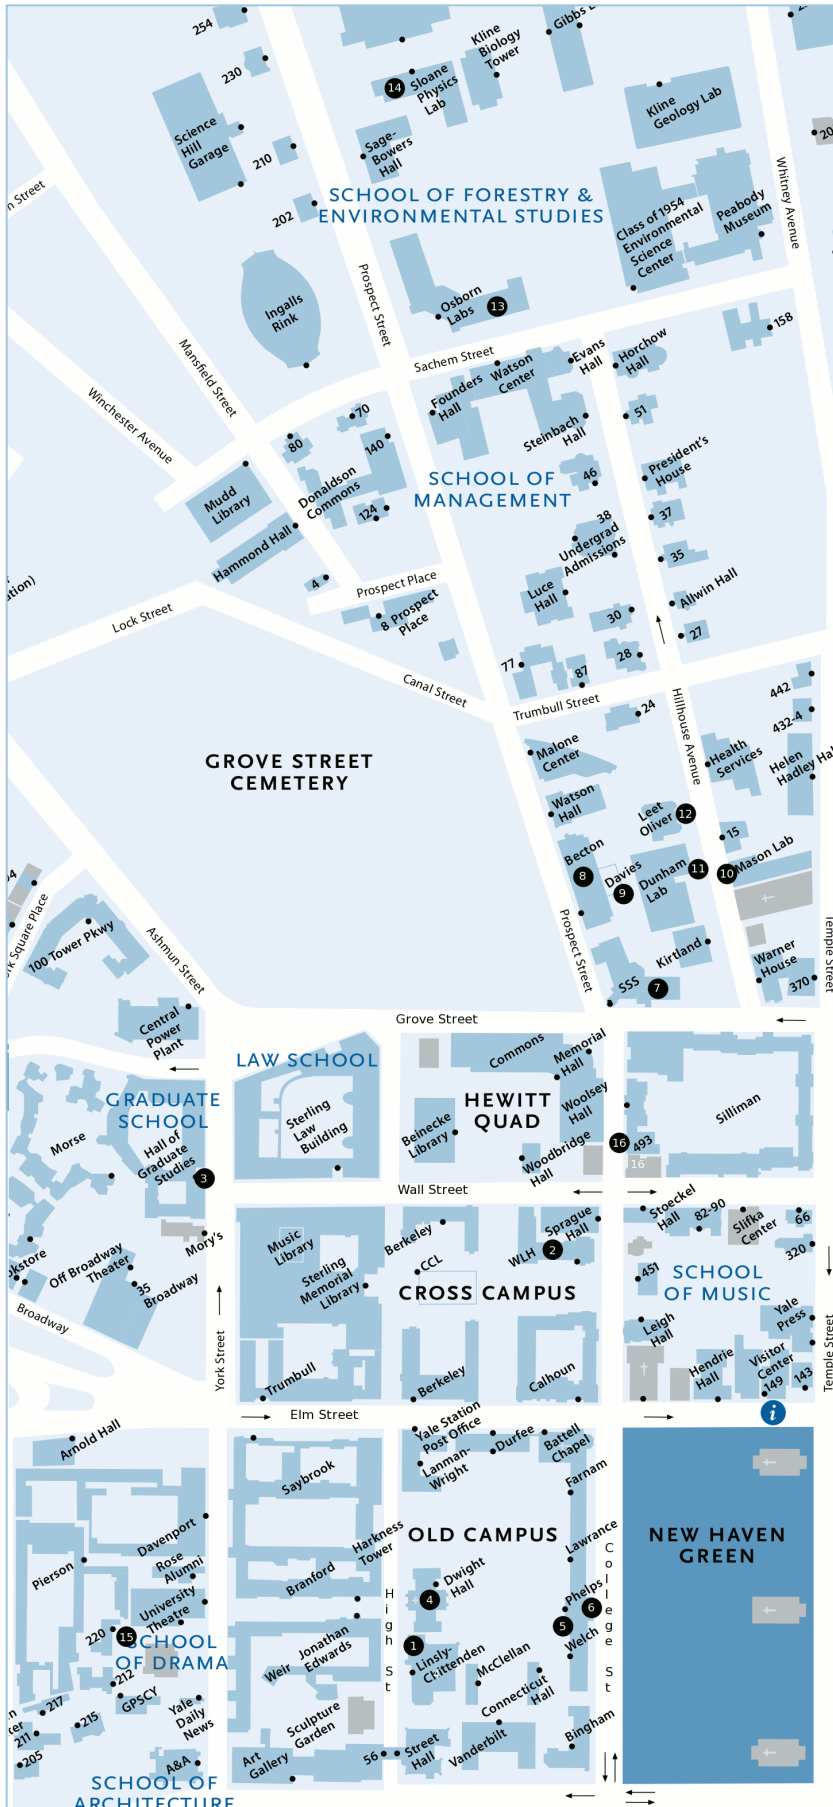

# YALE INVITATIONAL 2012: CAMPUS MAP

## Buildings

- (1) Linsly-Chittenden Hall (LC)  
63 High Street
- (2) Harkness Hall (WLH)  
100 Wall Street
- (3) Hall of Graduate Studies (HGS)  
320 York Street
- (4) Dwight Hall  
67 High Street
- (5) Phelps Hall (PH)  
334 College Street
- (6) Phelps Gate  
334 College Street
- (7) SSS Hall (Room 114)  
1 Prospect Street
- (8) Becton Center (BCT)  
67 Prospect Street
- (9) Davies Auditorium (inside BCT)  
67 Prospect Street
- (10) Mason Laboratory (ML)  
9 Hillhouse Avenue
- (11) Dunham Laboratory (DL)  
10 Hillhouse Avenue
- (12) Leet-Oliver Memorial (LOM)  
12 Hillhouse Avenue
- (13) Osborne Memorial Labs (OML)  
165 Prospect Street
- (14) Sloane Physics Labs (SPL)  
217 Prospect Street
- (15) 220 York Street (220 YK)
- (16) 493 College Street (493 College)

## Notes

If lost or locked out, please call with questions at (203)-915-9674.

Tournament shuttles to other sites depart from Phelps Gate (location 6, across Old Campus from LC Hall).